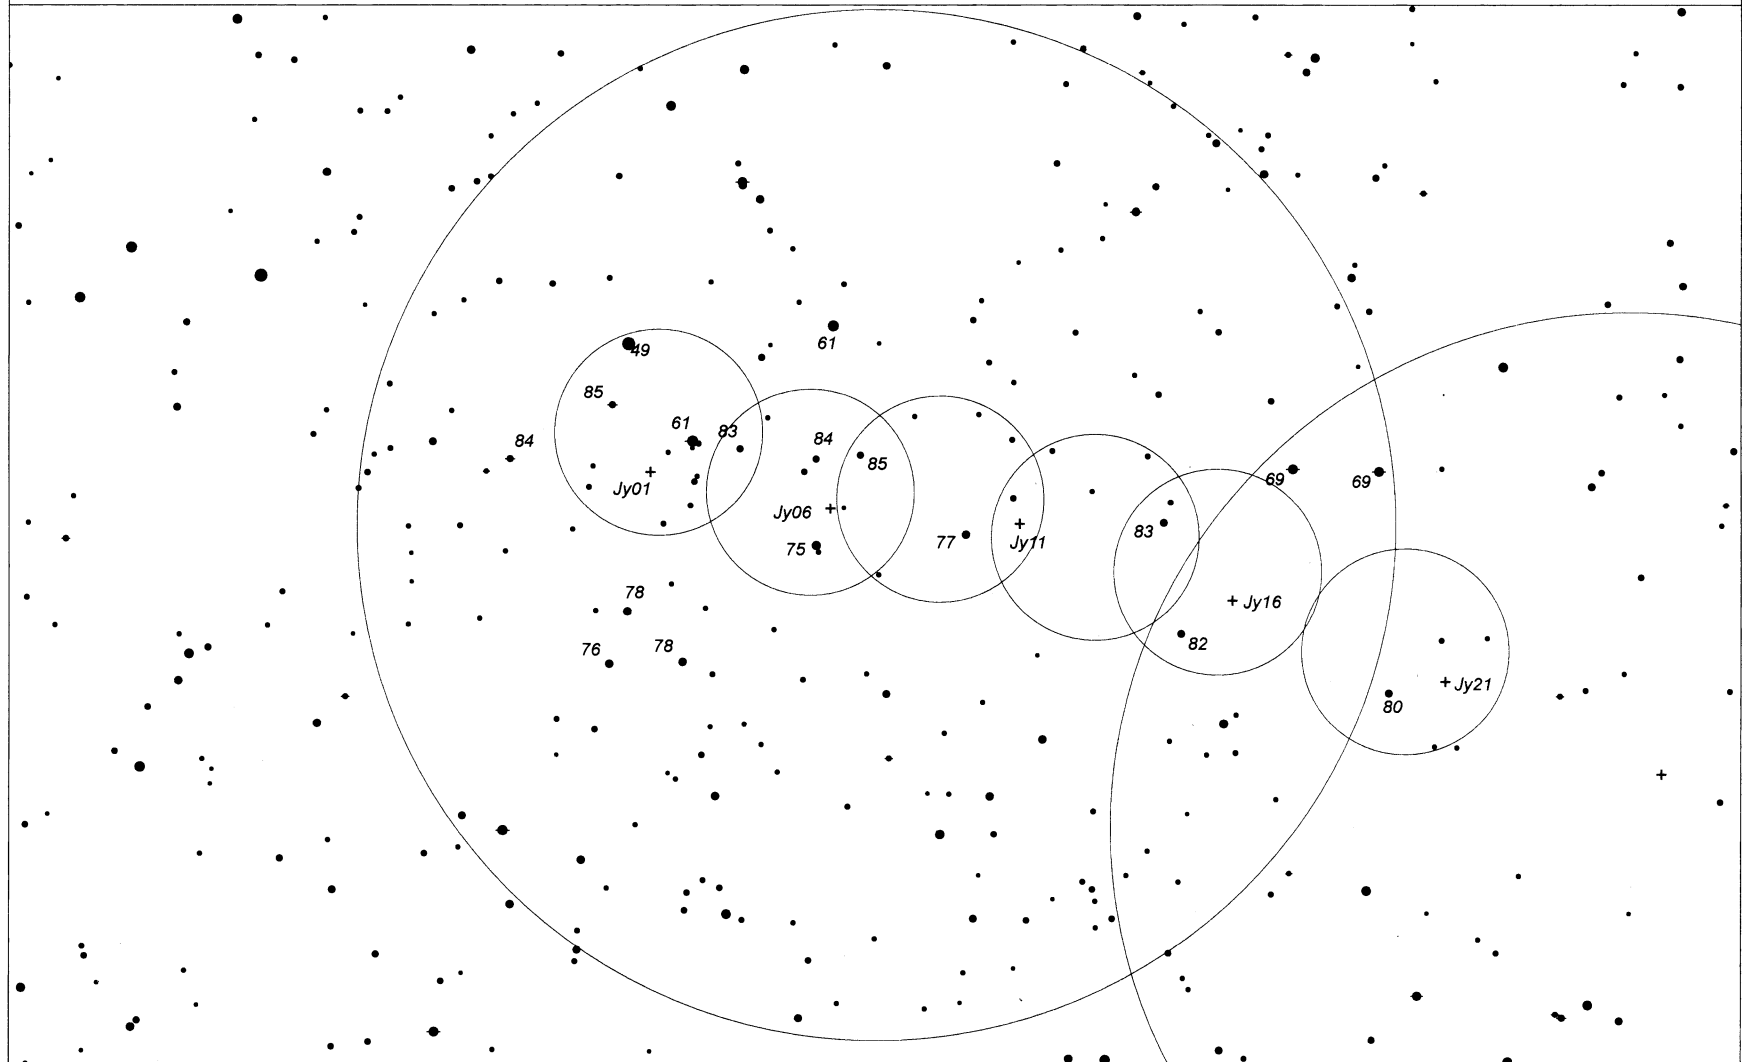

3 Juno, 8 Flora, 18 Melpomene (July 2026) - area view - stars to mag 5

**3 Juno (July 2026) - 5* fields - N at top - stars to mag 8
Selected magnitudes shown - decimals omitted**

**3 Juno (July 1-21, 2026) - 1* fields - N at top - stars to mag10
+ marks its position at 11:30 pm on the dates indicated
Selected magnitudes shown - decimals omitted**

3 Juno (July 16-31, 2026) - 1* fields - N at top - stars to mag 10
+ marks its position at 11:30 pm on the dates indicated
Selected magnitudes shown - decimals omitted

8 Flora (July 2026) - 5* fields - N at top - stars to mag 8
Selected magnitudes shown - decimals omitted

**8 Flora (July 1-16, 2026) - 1* fields - N at top - stars to mag 10
+ marks its position at 11:30 pm on the dates indicated
Selected magnitudes shown - decimals omitted**

**8 Flora (July 11-31, 2026) - 1* fields - N at top - stars to mag 10
+ marks its position at 11:30 pm on the dates indicated
Selected magnitudes shown - decimals omitted**

**18 Melpomene (July 11-31, 2026) - 1* fields - N at top - stars to mag 10
+ marks its position at 11:30 pm on the dates indicated
Selected magnitudes shown - decimals omitted**