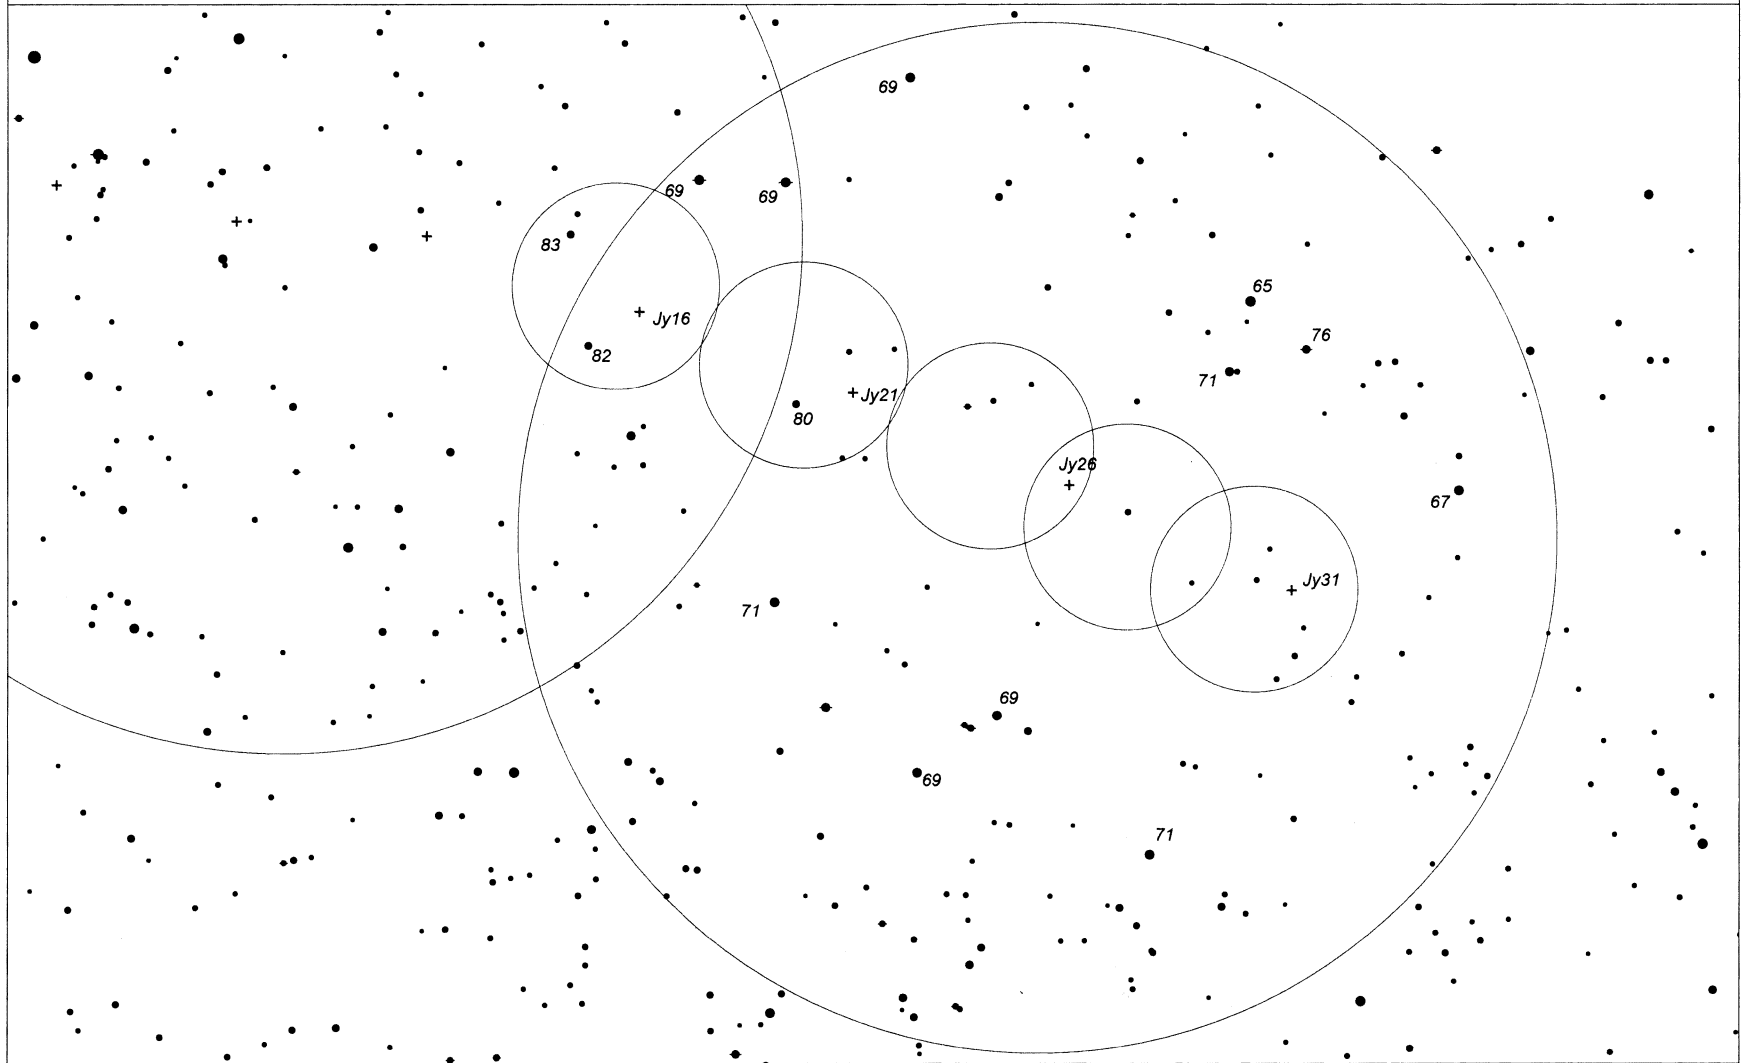

3 Juno, 8 Flora, 18 Melpomene (July 2026) - area view - stars to mag 5

**3 Juno (July 2026) - 5* fields - N at top - stars to mag 8
Selected magnitudes shown - decimals omitted**

**3 Juno (July 1-21, 2026) - 1* fields - N at top - stars to mag10
+ marks its position at 11:30 pm on the dates indicated
Selected magnitudes shown - decimals omitted**

3 Juno (July 16-31, 2026) - 1* fields - N at top - stars to mag 10
+ marks its position at 11:30 pm on the dates indicated
Selected magnitudes shown - decimals omitted

8 Flora (July 2026) - 5* fields - N at top - stars to mag 8
Selected magnitudes shown - decimals omitted

**8 Flora (July 1-16, 2026) - 1* fields - N at top - stars to mag 10
+ marks its position at 11:30 pm on the dates indicated
Selected magnitudes shown - decimals omitted**

**8 Flora (July 11-31, 2026) - 1* fields - N at top - stars to mag 10
+ marks its position at 11:30 pm on the dates indicated
Selected magnitudes shown - decimals omitted**

18 Melpomene (July 2026) - 5* fields - N at top - stars to mag 8
Selected magnitudes shown - decimals omitted

**18 Melpomene (July 1-16, 2026) - 1* fields - N at top - stars to mag 10
+ marks its position at 11:30 pm on the dates indicated
Selected magnitudes shown - decimals omitted**