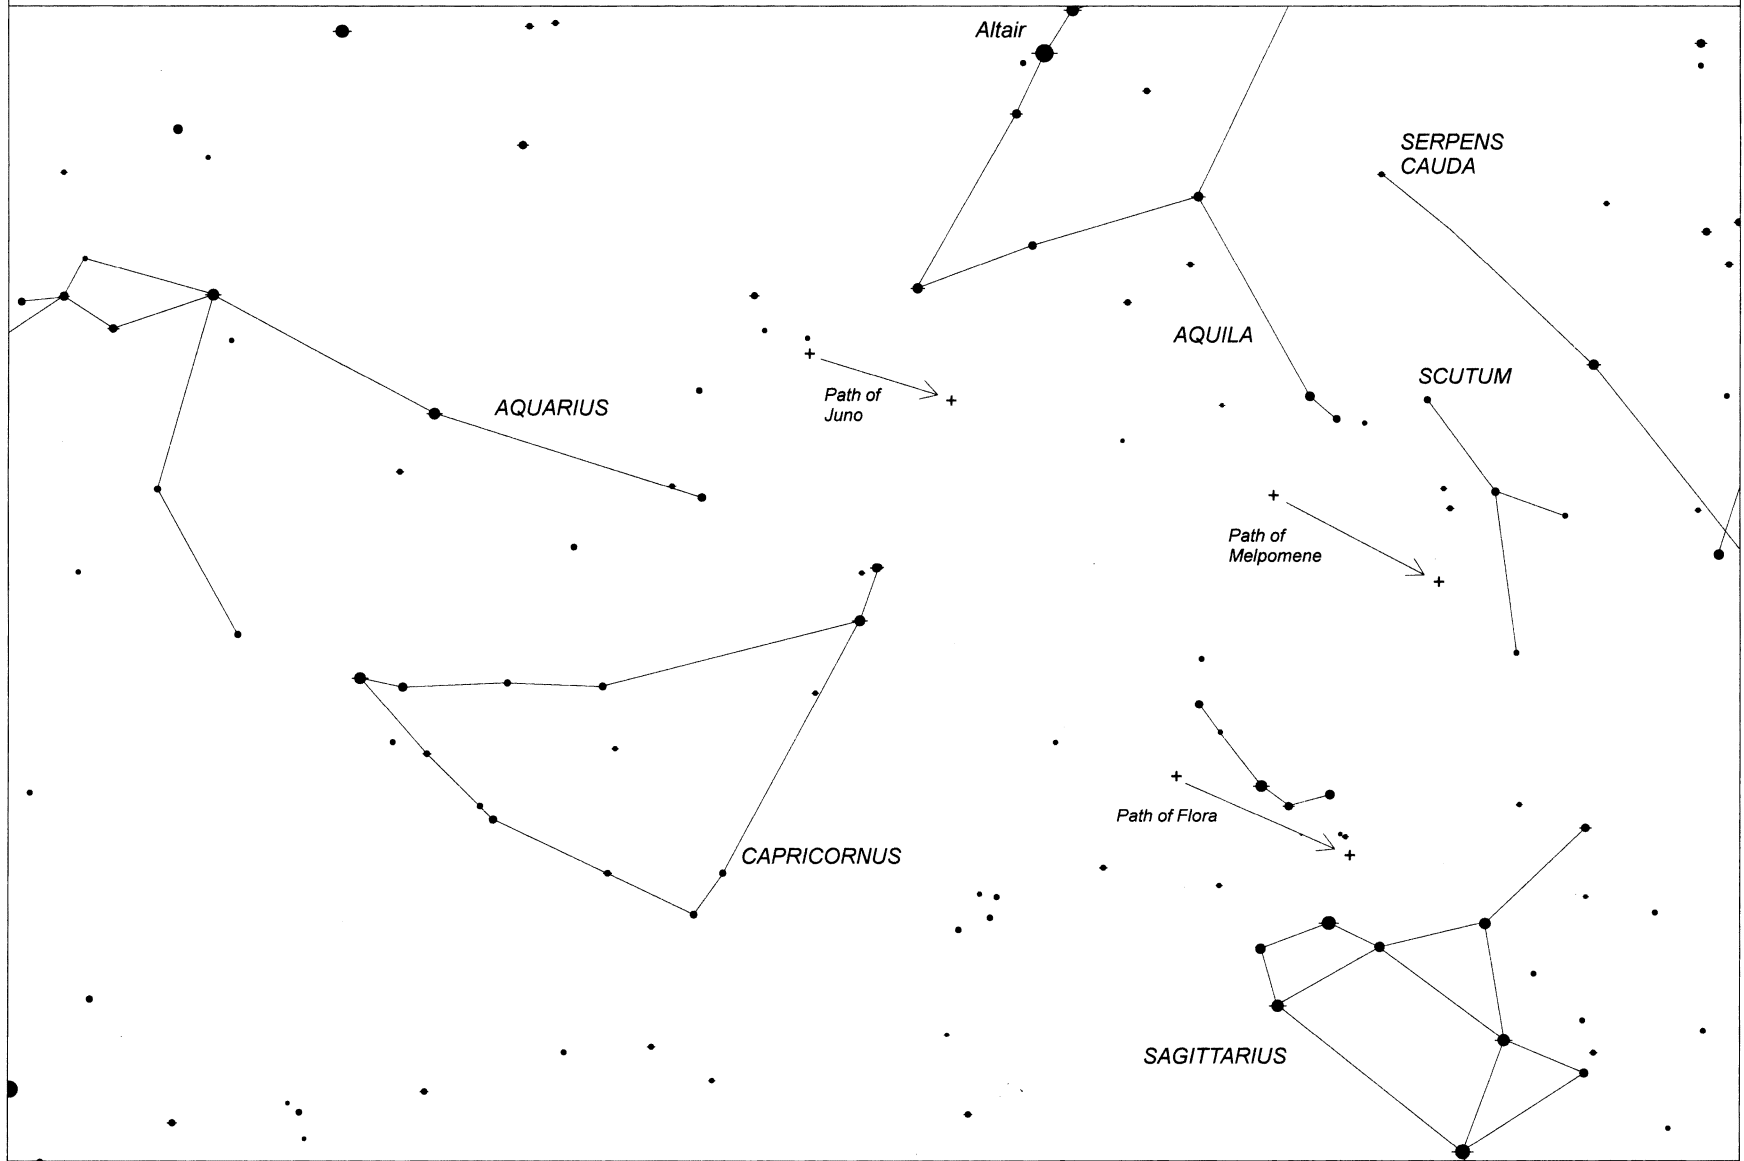

Rick's Picks

Finding Charts - July 2026

Asteroid 3 Juno: stars to mag 5 (area), 8.0 (finder), 10.0 (detail)

Asteroid 8 Flora: stars to mag 5 (area), 8.0 (finder), 10.0 (detail)

Asteroid 18 Melpomene: stars to mag 5 (area), 8.0 (finder), 10.0 (detail)

3 Juno, 8 Flora, 18 Melpomene (July 2026) - area view - stars to mag 5

**3 Juno (July 2026) - 5* fields - N at top - stars to mag 8
Selected magnitudes shown - decimals omitted**

**3 Juno (July 1-21, 2026) - 1* fields - N at top - stars to mag10
+ marks its position at 11:30 pm on the dates indicated
Selected magnitudes shown - decimals omitted**

**8 Flora (July 1-16, 2026) - 1* fields - N at top - stars to mag 10
+ marks its position at 11:30 pm on the dates indicated
Selected magnitudes shown - decimals omitted**

**8 Flora (July 11-31, 2026) - 1* fields - N at top - stars to mag 10
+ marks its position at 11:30 pm on the dates indicated
Selected magnitudes shown - decimals omitted**

**18 Melpomene (July 11-31, 2026) - 1* fields - N at top - stars to mag 10
+ marks its position at 11:30 pm on the dates indicated
Selected magnitudes shown - decimals omitted**