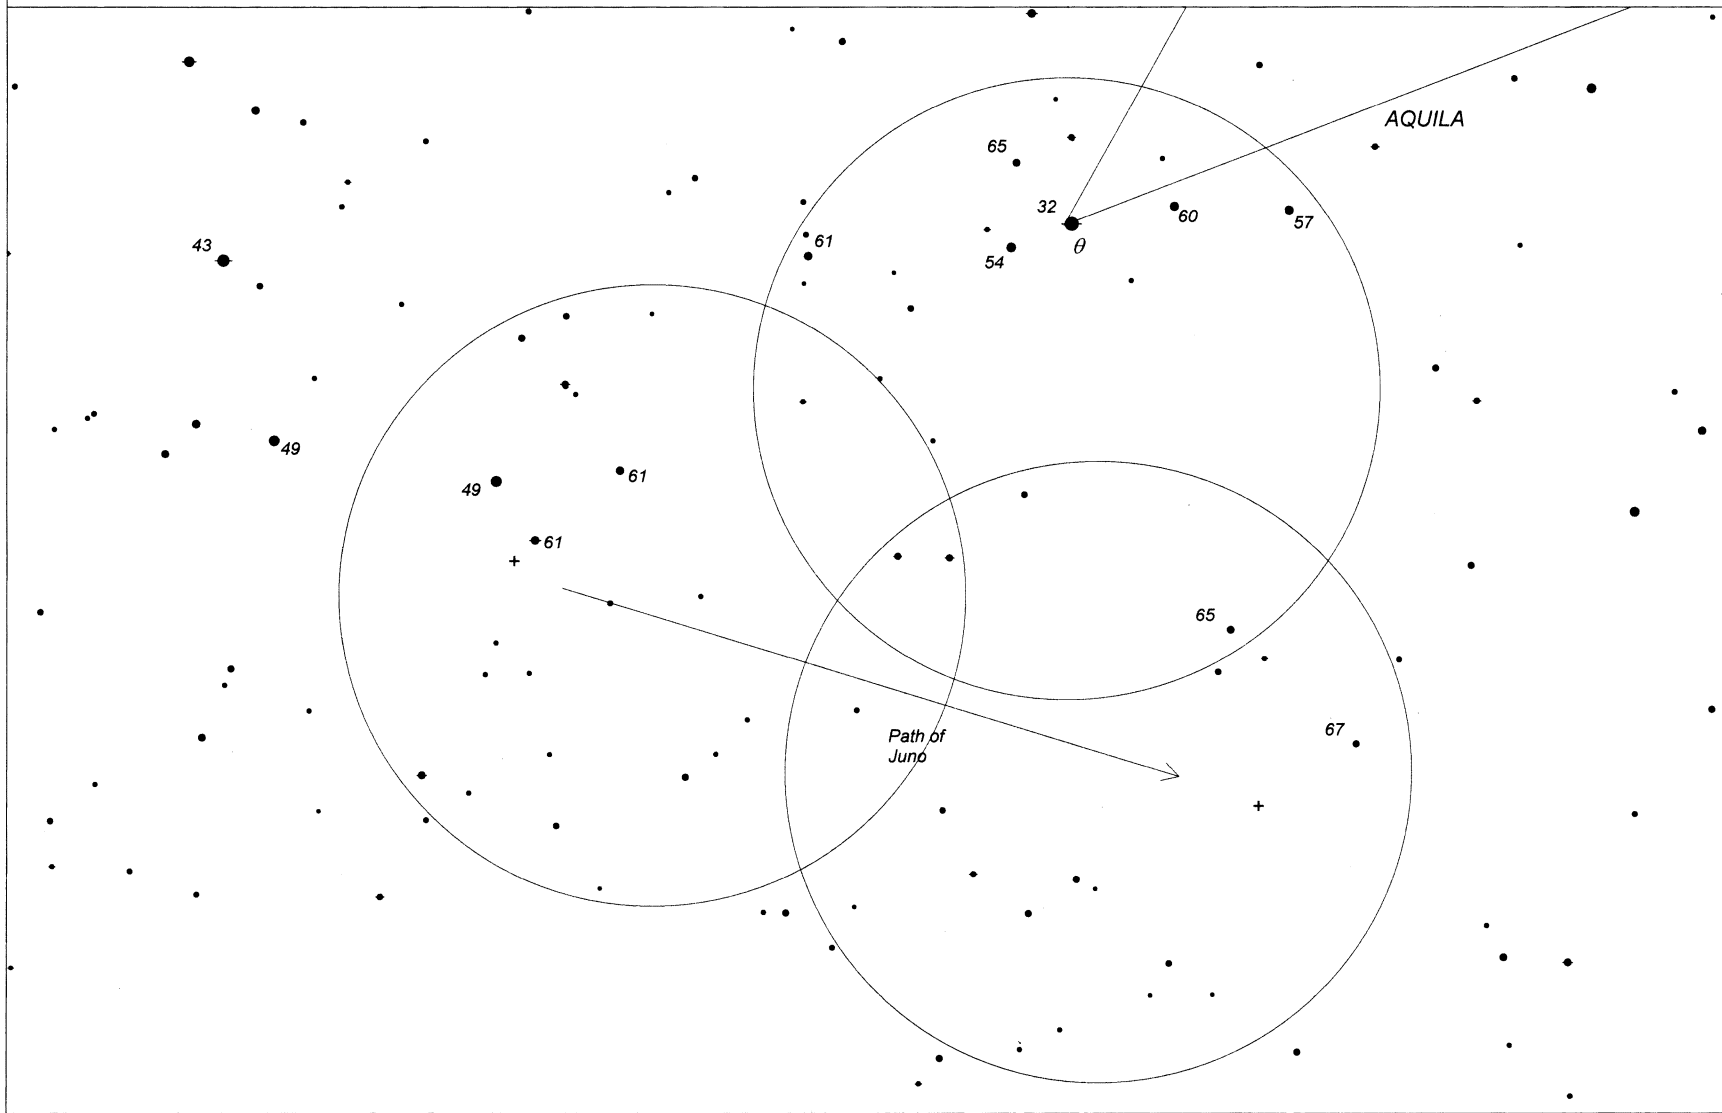

Rick's Picks

Finding Charts - July 2026

Asteroid 3 Juno: stars to mag 5 (area), 8.0 (finder), 10.0 (detail)

Asteroid 8 Flora: stars to mag 5 (area), 8.0 (finder), 10.0 (detail)

Asteroid 18 Melpomene: stars to mag 5 (area), 8.0 (finder), 10.0 (detail)

3 Juno, 8 Flora, 18 Melpomene (July 2026) - area view - stars to mag 5

**3 Juno (July 2026) - 5* fields - N at top - stars to mag 8
Selected magnitudes shown - decimals omitted**

**3 Juno (July 1-21, 2026) - 1* fields - N at top - stars to mag10
+ marks its position at 11:30 pm on the dates indicated
Selected magnitudes shown - decimals omitted**

3 Juno (July 16-31, 2026) - 1* fields - N at top - stars to mag 10
+ marks its position at 11:30 pm on the dates indicated
Selected magnitudes shown - decimals omitted

8 Flora (July 2026) - 5* fields - N at top - stars to mag 8
Selected magnitudes shown - decimals omitted

**8 Flora (July 1-16, 2026) - 1* fields - N at top - stars to mag 10
+ marks its position at 11:30 pm on the dates indicated
Selected magnitudes shown - decimals omitted**

**8 Flora (July 11-31, 2026) - 1* fields - N at top - stars to mag 10
+ marks its position at 11:30 pm on the dates indicated
Selected magnitudes shown - decimals omitted**