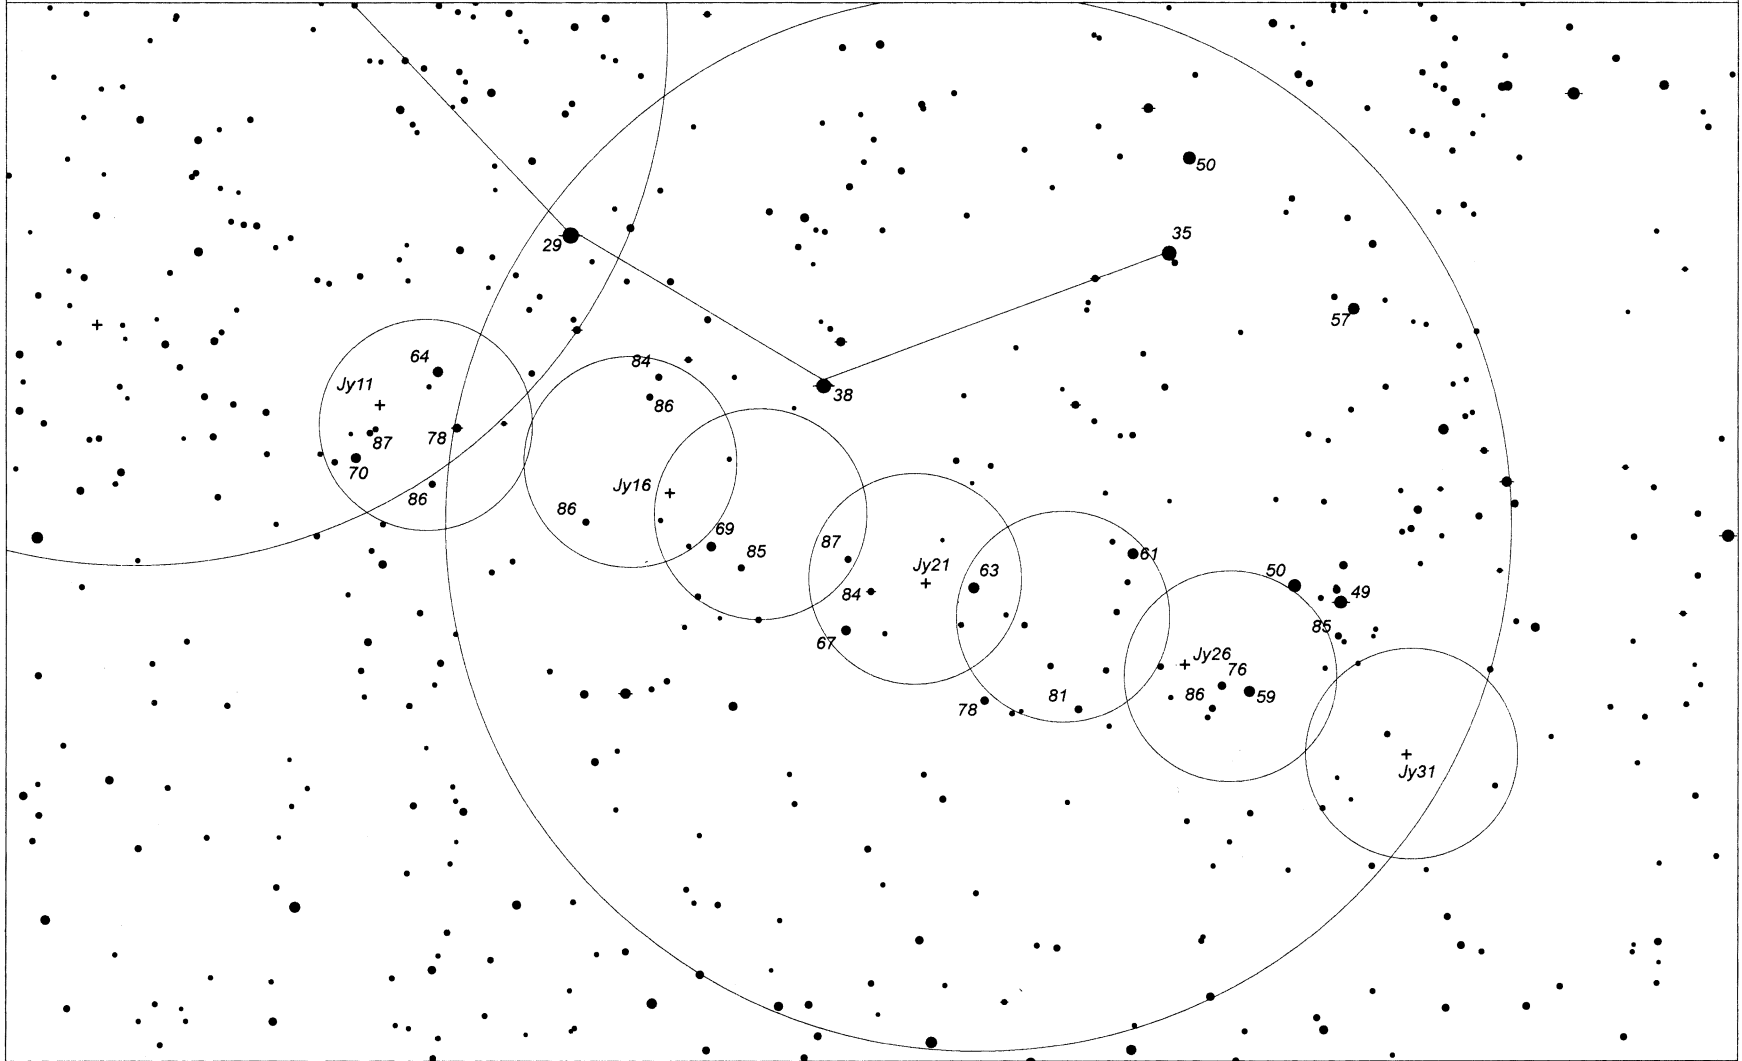

3 Juno (July 16-31, 2026) - 1* fields - N at top - stars to mag 10
+ marks its position at 11:30 pm on the dates indicated
Selected magnitudes shown - decimals omitted

8 Flora (July 2026) - 5* fields - N at top - stars to mag 8
Selected magnitudes shown - decimals omitted

**8 Flora (July 1-16, 2026) - 1* fields - N at top - stars to mag 10
+ marks its position at 11:30 pm on the dates indicated
Selected magnitudes shown - decimals omitted**

**8 Flora (July 11-31, 2026) - 1* fields - N at top - stars to mag 10
+ marks its position at 11:30 pm on the dates indicated
Selected magnitudes shown - decimals omitted**

18 Melpomene (July 2026) - 5* fields - N at top - stars to mag 8
Selected magnitudes shown - decimals omitted

**18 Melpomene (July 1-16, 2026) - 1* fields - N at top - stars to mag 10
+ marks its position at 11:30 pm on the dates indicated
Selected magnitudes shown - decimals omitted**

**18 Melpomene (July 11-31, 2026) - 1* fields - N at top - stars to mag 10
+ marks its position at 11:30 pm on the dates indicated
Selected magnitudes shown - decimals omitted**