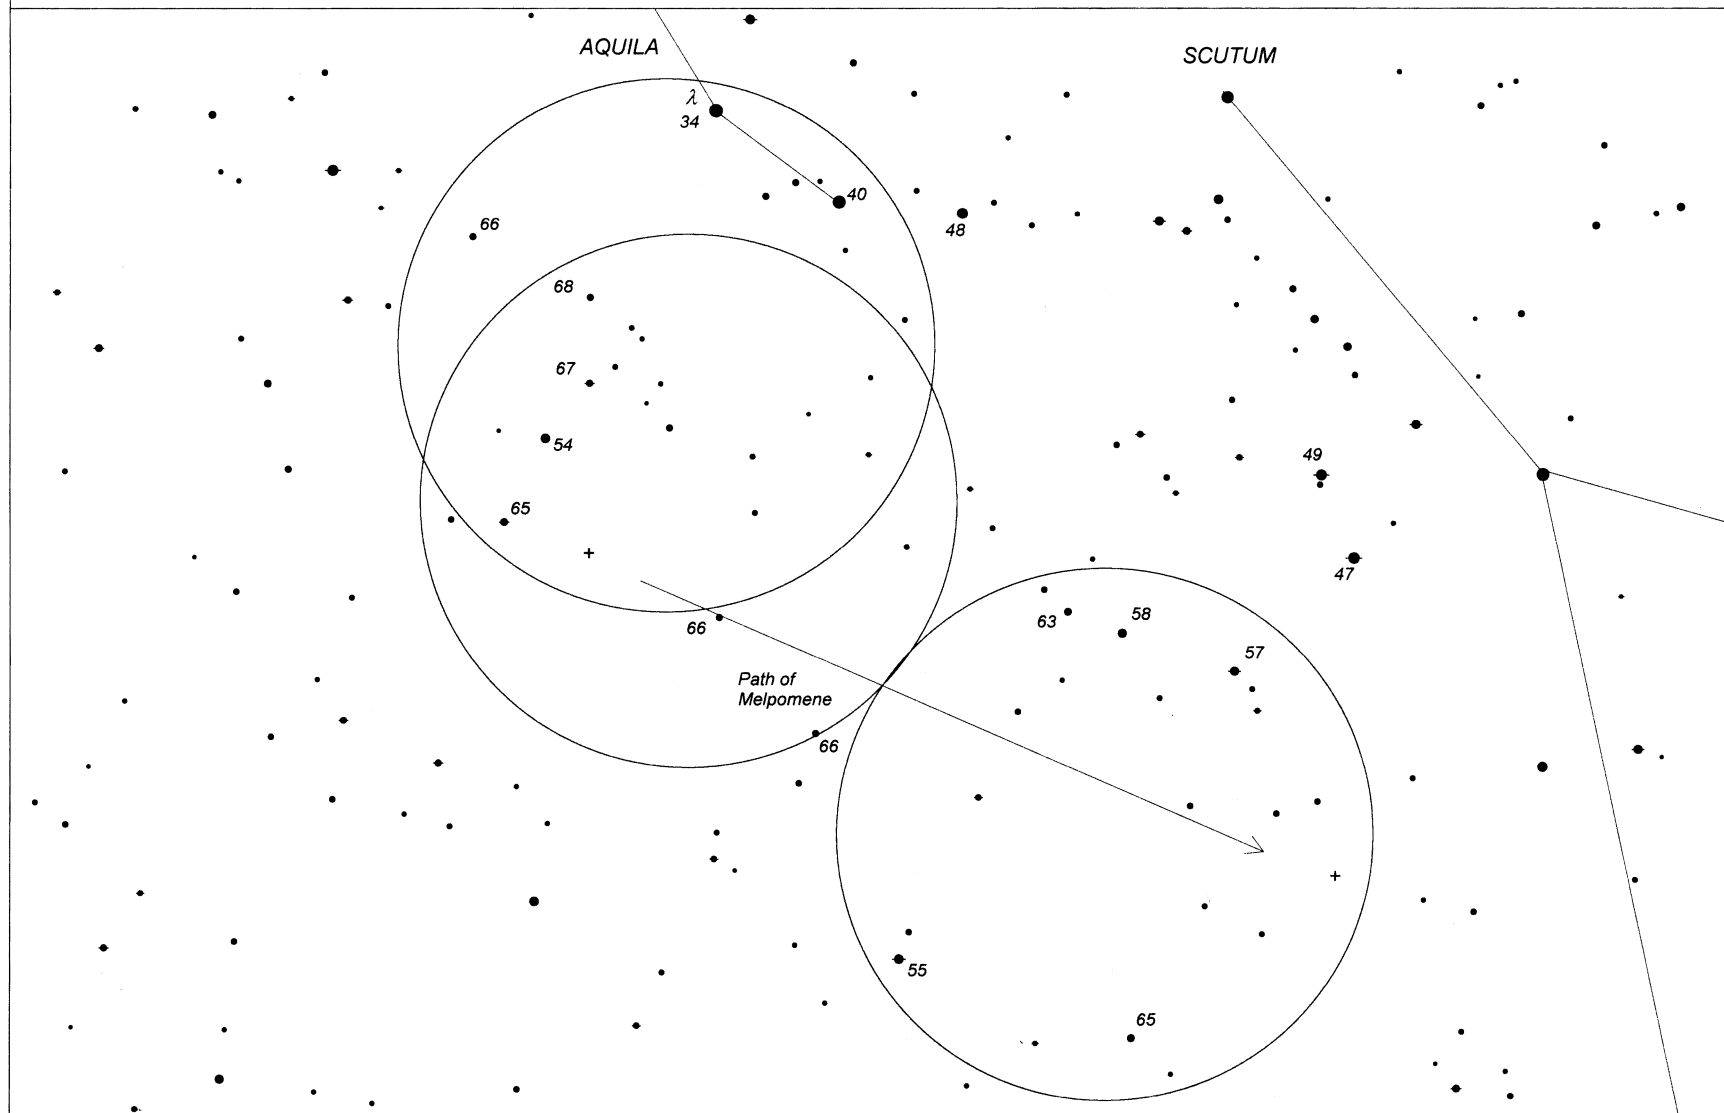

3 Juno (July 16-31, 2026) - 1* fields - N at top - stars to mag 10
+ marks its position at 11:30 pm on the dates indicated
Selected magnitudes shown - decimals omitted

8 Flora (July 2026) - 5* fields - N at top - stars to mag 8
Selected magnitudes shown - decimals omitted

**8 Flora (July 1-16, 2026) - 1* fields - N at top - stars to mag 10
+ marks its position at 11:30 pm on the dates indicated
Selected magnitudes shown - decimals omitted**

**8 Flora (July 11-31, 2026) - 1* fields - N at top - stars to mag 10
+ marks its position at 11:30 pm on the dates indicated
Selected magnitudes shown - decimals omitted**

18 Melpomene (July 2026) - 5* fields - N at top - stars to mag 8
Selected magnitudes shown - decimals omitted

**18 Melpomene (July 1-16, 2026) - 1* fields - N at top - stars to mag 10
+ marks its position at 11:30 pm on the dates indicated
Selected magnitudes shown - decimals omitted**

**18 Melpomene (July 11-31, 2026) - 1* fields - N at top - stars to mag 10
+ marks its position at 11:30 pm on the dates indicated
Selected magnitudes shown - decimals omitted**