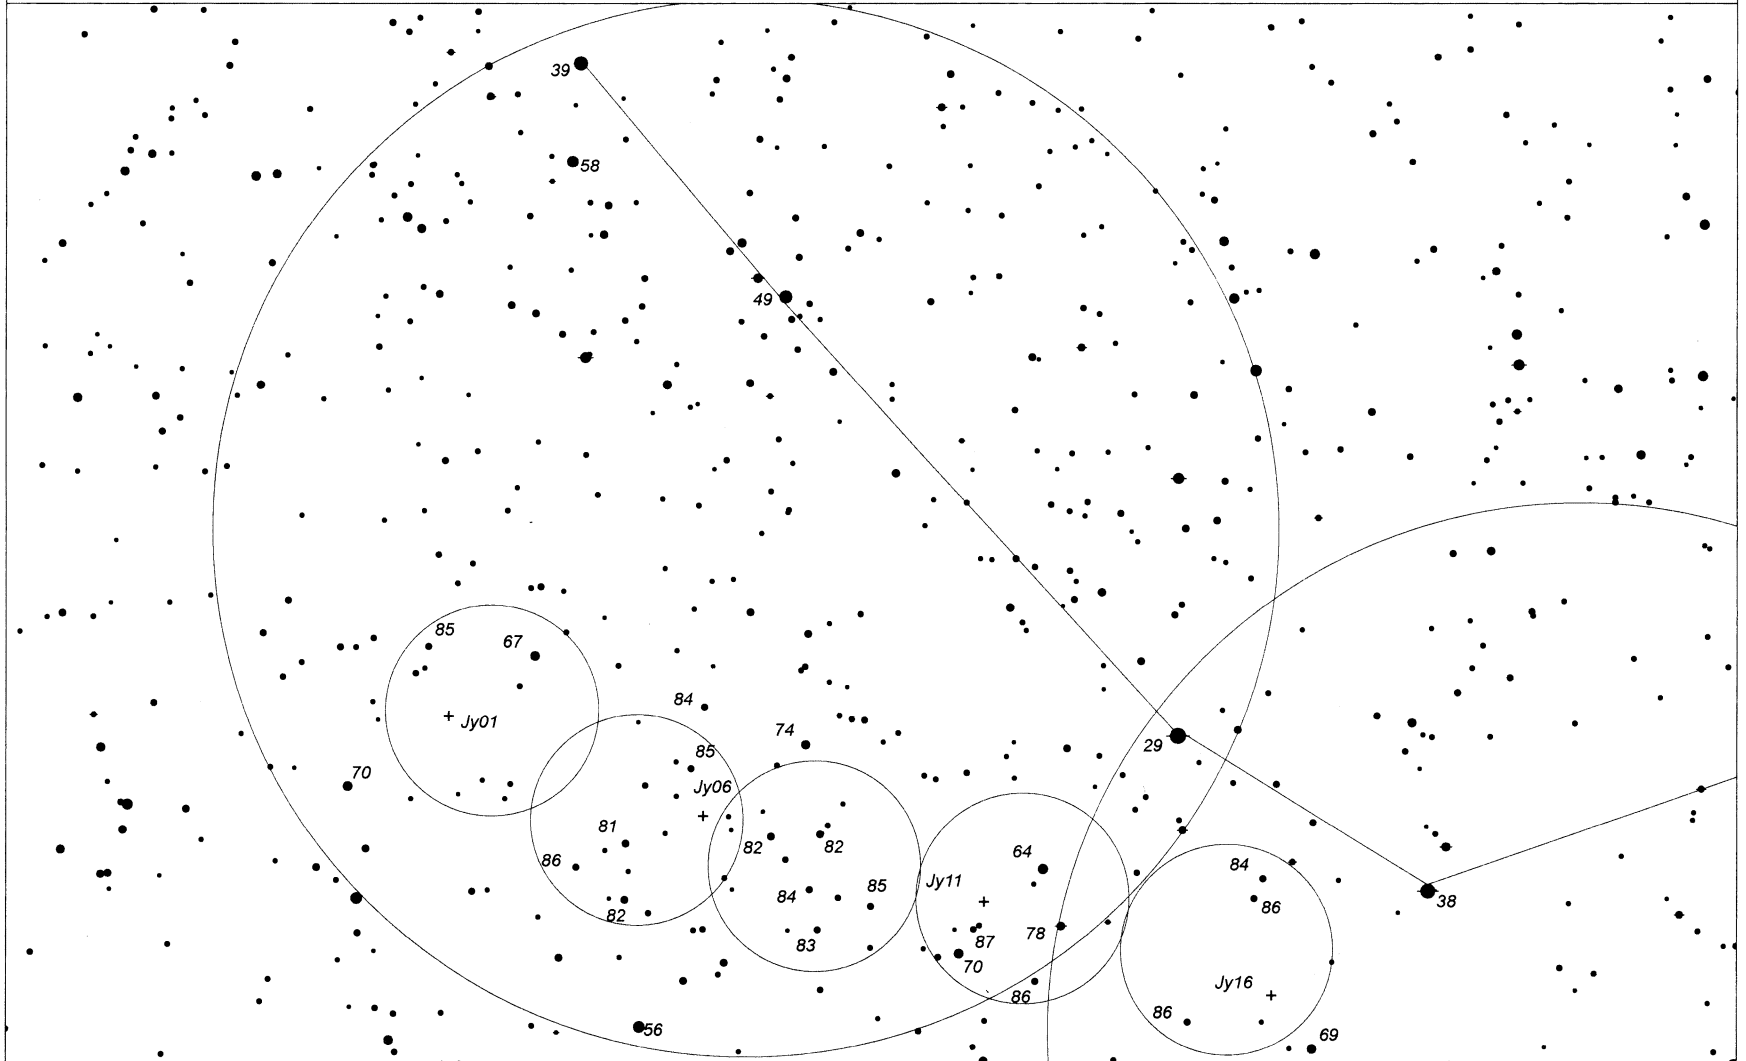

3 Juno, 8 Flora, 18 Melpomene (July 2026) - area view - stars to mag 5

**3 Juno (July 2026) - 5* fields - N at top - stars to mag 8
Selected magnitudes shown - decimals omitted**

**3 Juno (July 1-21, 2026) - 1* fields - N at top - stars to mag10
+ marks its position at 11:30 pm on the dates indicated
Selected magnitudes shown - decimals omitted**

3 Juno (July 16-31, 2026) - 1* fields - N at top - stars to mag 10
+ marks its position at 11:30 pm on the dates indicated
Selected magnitudes shown - decimals omitted

8 Flora (July 2026) - 5* fields - N at top - stars to mag 8
Selected magnitudes shown - decimals omitted

**8 Flora (July 1-16, 2026) - 1* fields - N at top - stars to mag 10
+ marks its position at 11:30 pm on the dates indicated
Selected magnitudes shown - decimals omitted**

**8 Flora (July 11-31, 2026) - 1* fields - N at top - stars to mag 10
+ marks its position at 11:30 pm on the dates indicated
Selected magnitudes shown - decimals omitted**

18 Melpomene (July 2026) - 5* fields - N at top - stars to mag 8
Selected magnitudes shown - decimals omitted

**18 Melpomene (July 1-16, 2026) - 1* fields - N at top - stars to mag 10
+ marks its position at 11:30 pm on the dates indicated
Selected magnitudes shown - decimals omitted**