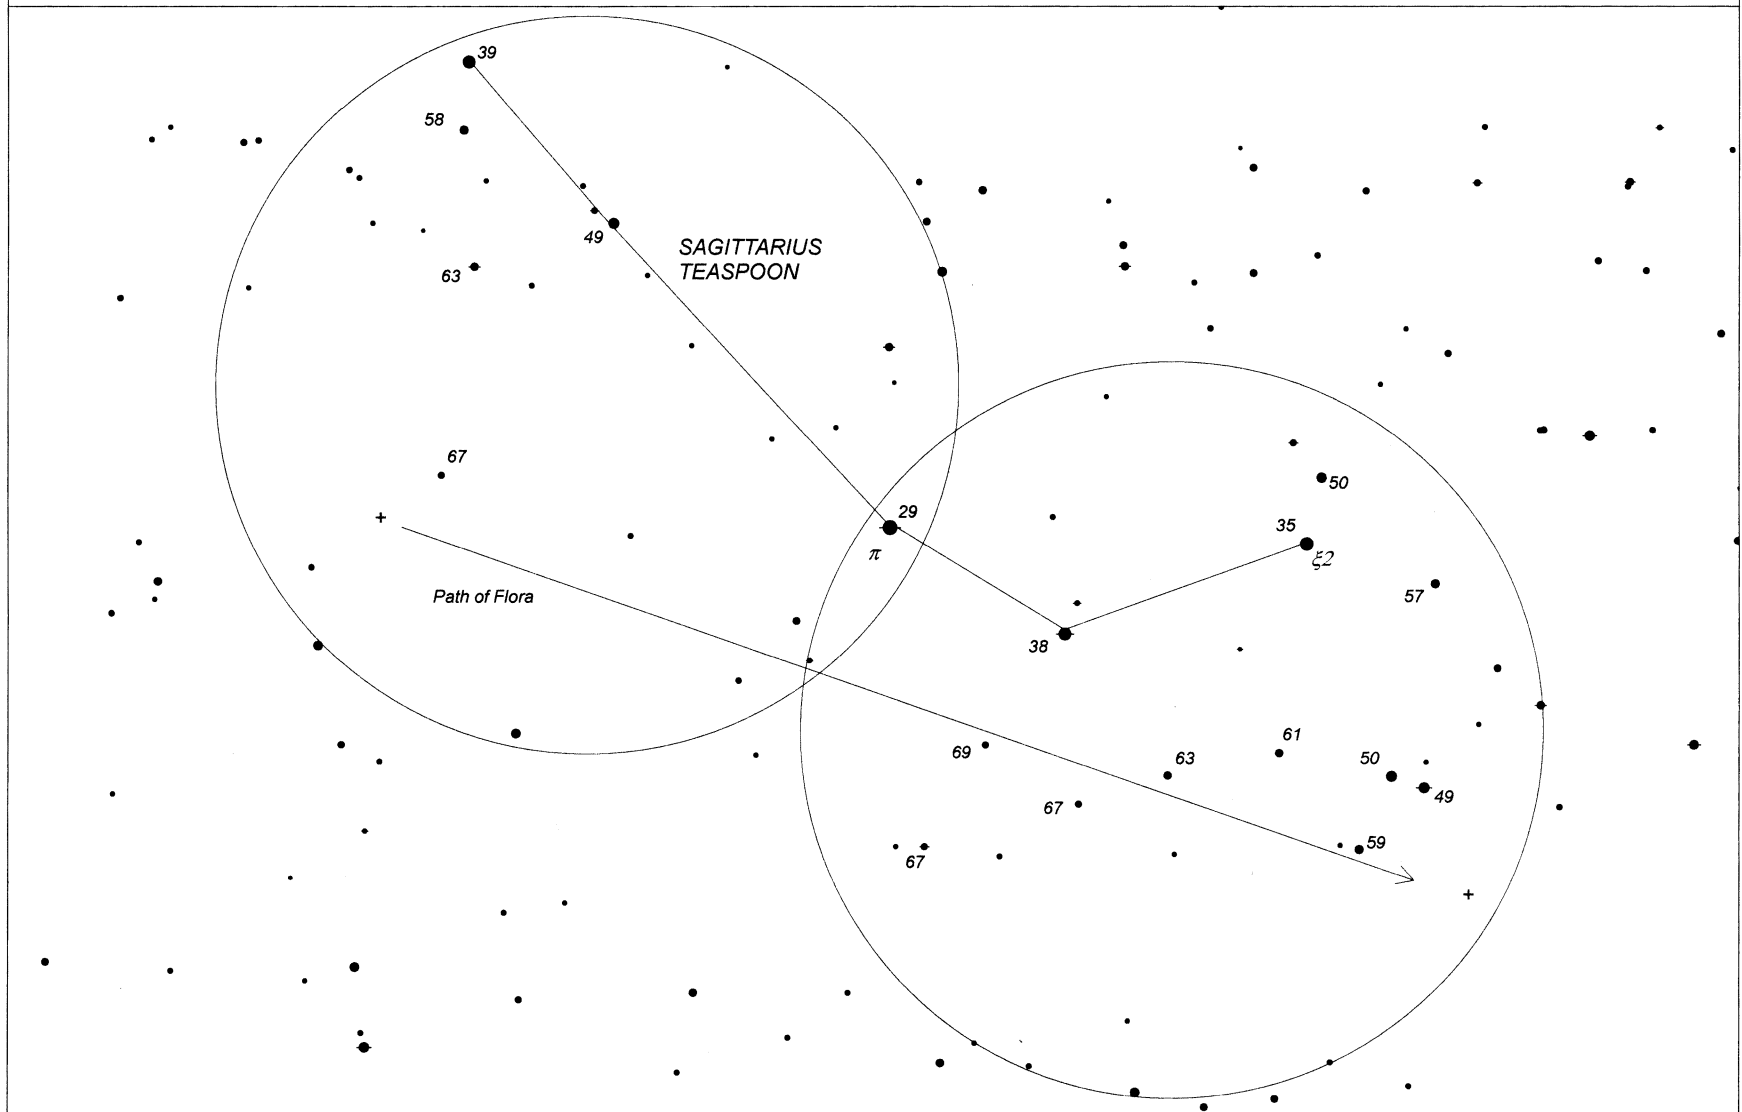

3 Juno, 8 Flora, 18 Melpomene (July 2026) - area view - stars to mag 5

**3 Juno (July 2026) - 5* fields - N at top - stars to mag 8
Selected magnitudes shown - decimals omitted**

**3 Juno (July 1-21, 2026) - 1* fields - N at top - stars to mag10
+ marks its position at 11:30 pm on the dates indicated
Selected magnitudes shown - decimals omitted**

3 Juno (July 16-31, 2026) - 1* fields - N at top - stars to mag 10
+ marks its position at 11:30 pm on the dates indicated
Selected magnitudes shown - decimals omitted

8 Flora (July 2026) - 5* fields - N at top - stars to mag 8
Selected magnitudes shown - decimals omitted

**8 Flora (July 1-16, 2026) - 1* fields - N at top - stars to mag 10
+ marks its position at 11:30 pm on the dates indicated
Selected magnitudes shown - decimals omitted**

**8 Flora (July 11-31, 2026) - 1* fields - N at top - stars to mag 10
+ marks its position at 11:30 pm on the dates indicated
Selected magnitudes shown - decimals omitted**

**18 Melpomene (July 11-31, 2026) - 1* fields - N at top - stars to mag 10
+ marks its position at 11:30 pm on the dates indicated
Selected magnitudes shown - decimals omitted**