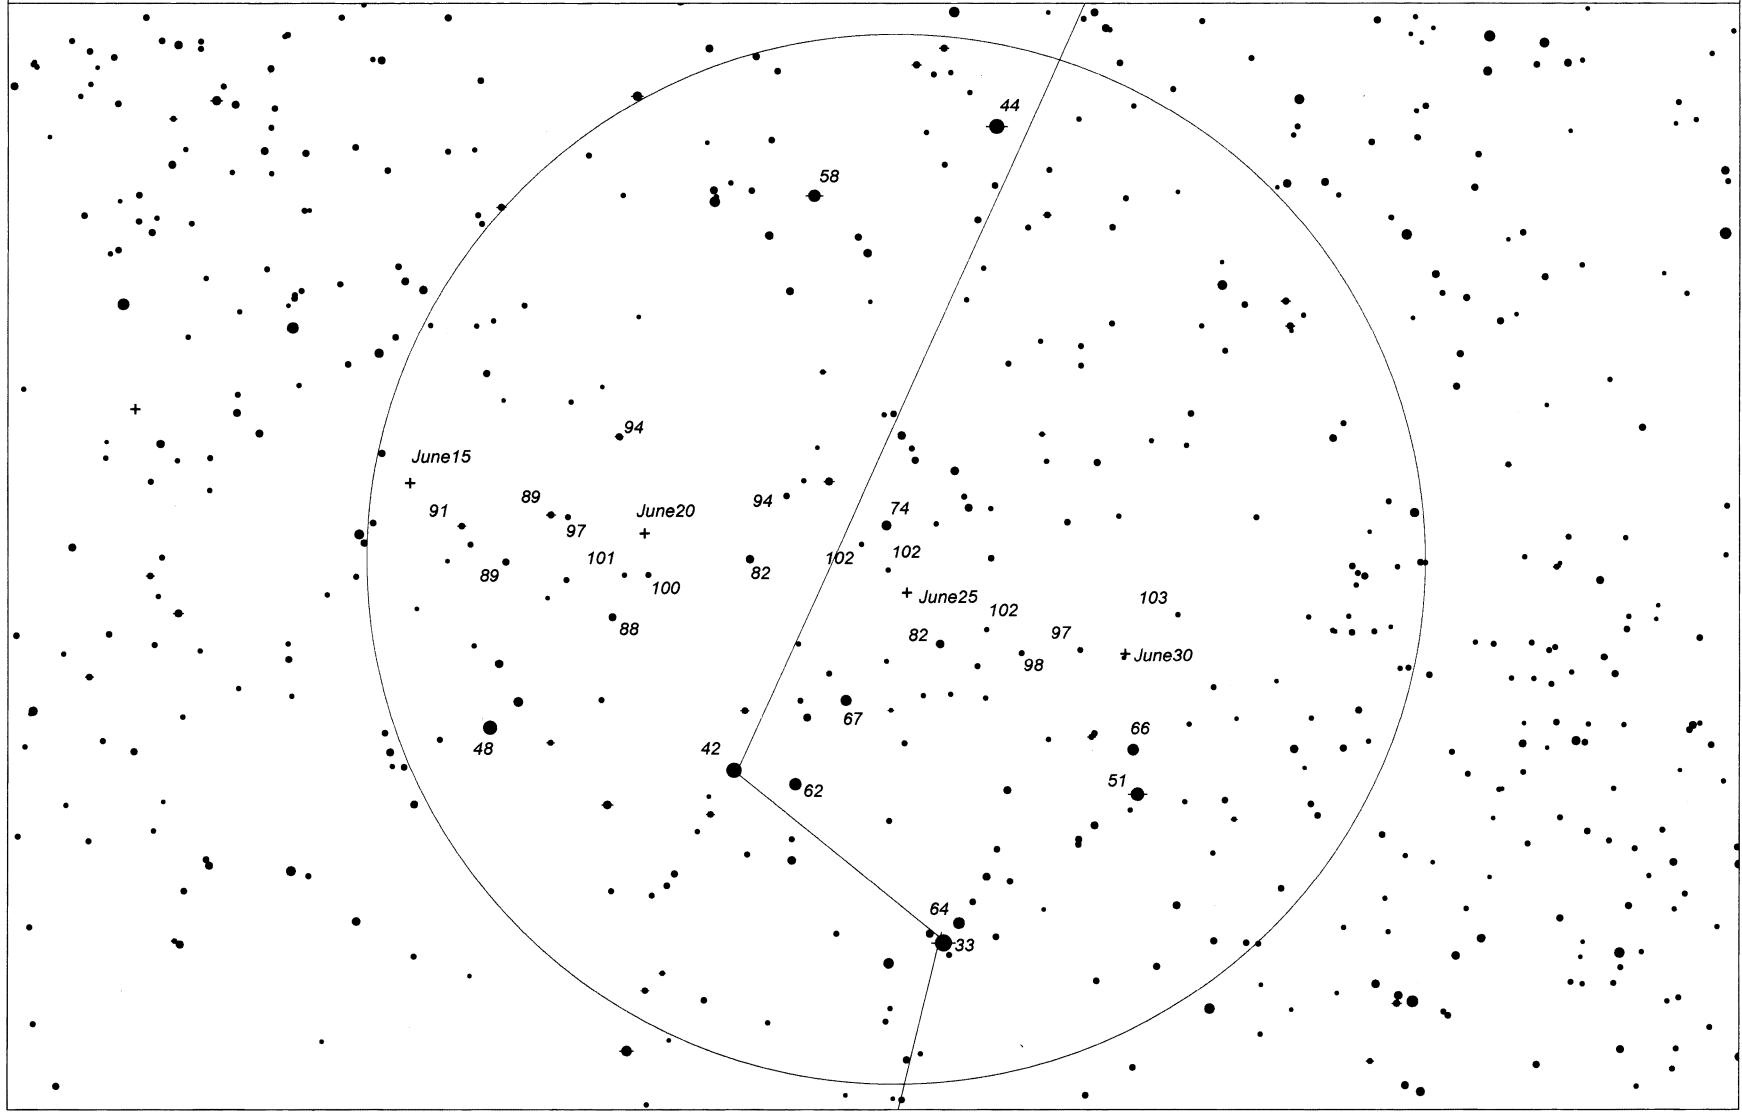

Rick's Picks

Finding Charts - June 2026

Asteroid 14 Irene: stars to mag 5.5 (area), 8.0 (finder), 10.5 (detail)

Asteroid 18 Melpomene: stars to mag 5.5 (area), 8.0 (finder), 10.5 (detail)

PREDICTED MAGNITUDES FOR JUNE 2026

<u>14 IRENE</u>	<u>18 MELPOMENE</u>
9.8 JUNE 1	9.9 JUNE 1-3
9.7 JUNE 2-5	9.8 JUNE 4-7
9.6 JUNE 6-9	9.7 JUNE 8-10
9.5 JUNE 10-12	9.6 JUNE 11-14
9.4 JUNE 13-14	9.5 JUNE 15-17
9.3 JUNE 15	9.4 JUNE 18-20
9.4 JUNE 16-17	9.3 JUNE 21-24
9.5 JUNE 18-19	9.2 JUNE 25-28
9.6 JUNE 20-22	9.1 JUNE 29-30
9.7 JUNE 23-25	
9.8 JUNE 26-28	
9.9 JUNE 29-30	

14 Irene - June 2026 - area view - stars to mag 5.5

**14 Irene - June 1-20, 2026 - 5* field - stars to mag 10.5
selected magnitudes noted - decimals omitted**

**14 Irene - June 15-30, 2026 - 5* field - stars to mag 10.5
selected magnitudes noted - decimals omitted**

18 Melpomene - June 2026 - area view - stars to mag 5.5

**18 Melpomene - June 2026 - 5* finder fields - N at top - stars to mag 8
selected magnitudes noted - decimals omitted**

**18 Melpomene - June 1-25, 2026 - 5* field - stars to mag 10.5
selected magnitudes noted - decimals omitted**