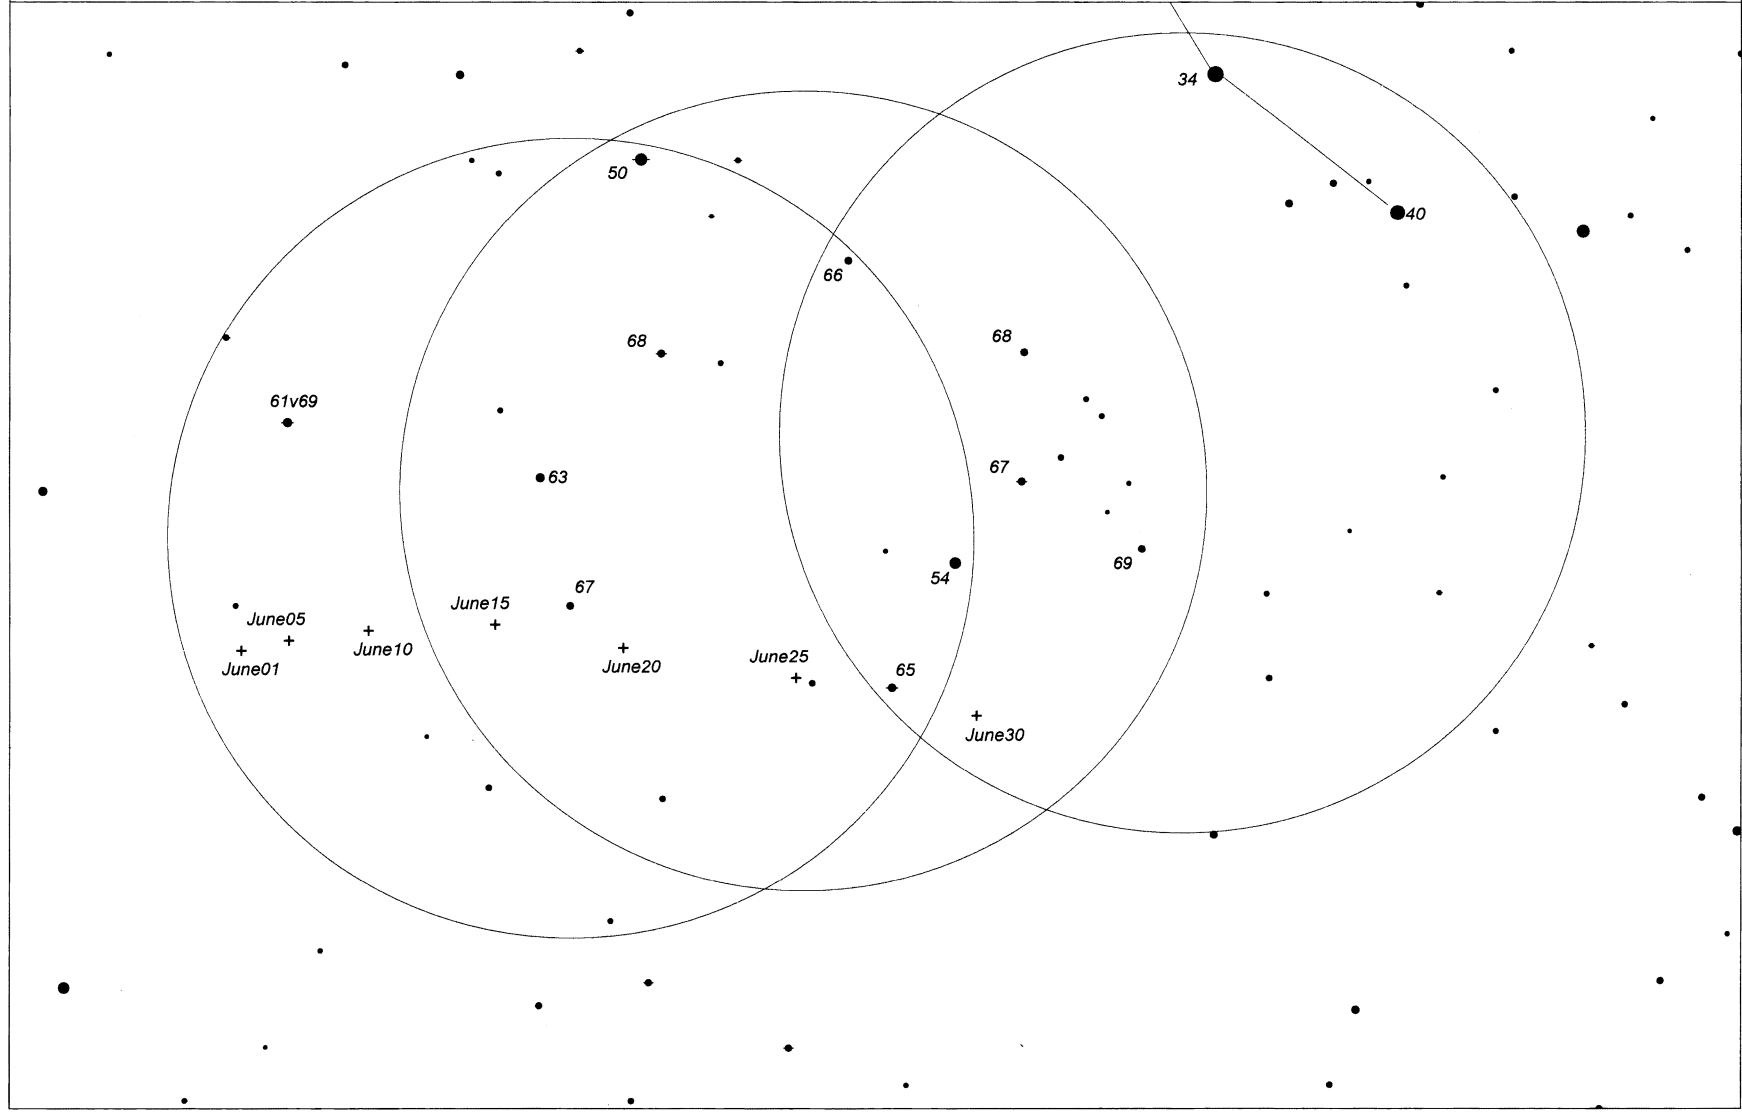

Rick's Picks

Finding Charts - June 2026

Asteroid 14 Irene: stars to mag 5.5 (area), 8.0 (finder), 10.5 (detail)

Asteroid 18 Melpomene: stars to mag 5.5 (area), 8.0 (finder), 10.5 (detail)

PREDICTED MAGNITUDES FOR JUNE 2026

14 Irene - June 2026 - area view - stars to mag 5.5

**14 Irene - June 1-20, 2026 - 5* field - stars to mag 10.5
selected magnitudes noted - decimals omitted**

**14 Irene - June 15-30, 2026 - 5* field - stars to mag 10.5
selected magnitudes noted - decimals omitted**

18 Melpomene - June 2026 - area view - stars to mag 5.5

**18 Melpomene - June 2026 - 5* finder fields - N at top - stars to mag 8
selected magnitudes noted - decimals omitted**

**18 Melpomene - June 1-25, 2026 - 5* field - stars to mag 10.5
selected magnitudes noted - decimals omitted**

**18 Melpomene - June 15-30, 2026 - 5* field - stars to mag 10.5
selected magnitudes noted - decimals omitted**