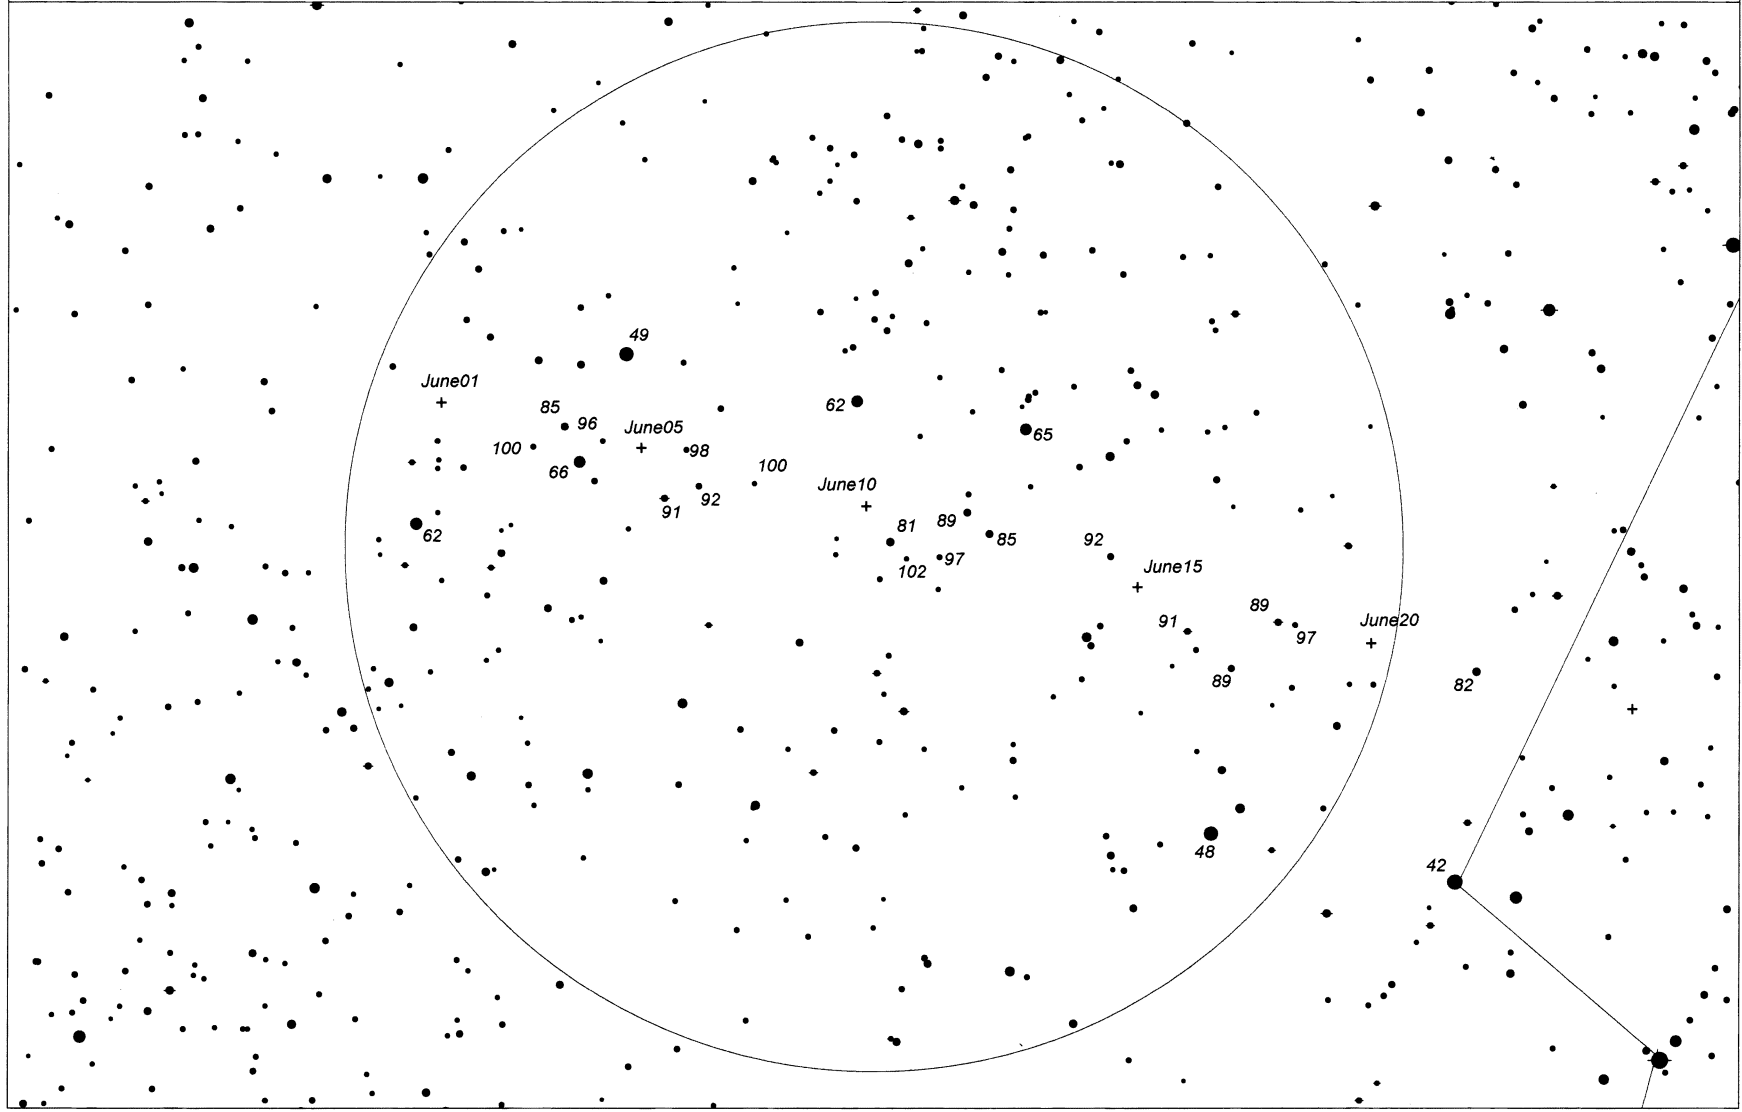

Rick's Picks

Finding Charts - June 2026

Asteroid 14 Irene: stars to mag 5.5 (area), 8.0 (finder), 10.5 (detail)

Asteroid 18 Melpomene: stars to mag 5.5 (area), 8.0 (finder), 10.5 (detail)

PREDICTED MAGNITUDES FOR JUNE 2026

14 Irene - June 2026 - area view - stars to mag 5.5

**14 Irene - June 1-20, 2026 - 5* field - stars to mag 10.5
selected magnitudes noted - decimals omitted**

**14 Irene - June 15-30, 2026 - 5* field - stars to mag 10.5
selected magnitudes noted - decimals omitted**

18 Melpomene - June 2026 - area view - stars to mag 5.5

**18 Melpomene - June 2026 - 5* finder fields - N at top - stars to mag 8
selected magnitudes noted - decimals omitted**

**18 Melpomene - June 1-25, 2026 - 5* field - stars to mag 10.5
selected magnitudes noted - decimals omitted**

**18 Melpomene - June 15-30, 2026 - 5* field - stars to mag 10.5
selected magnitudes noted - decimals omitted**