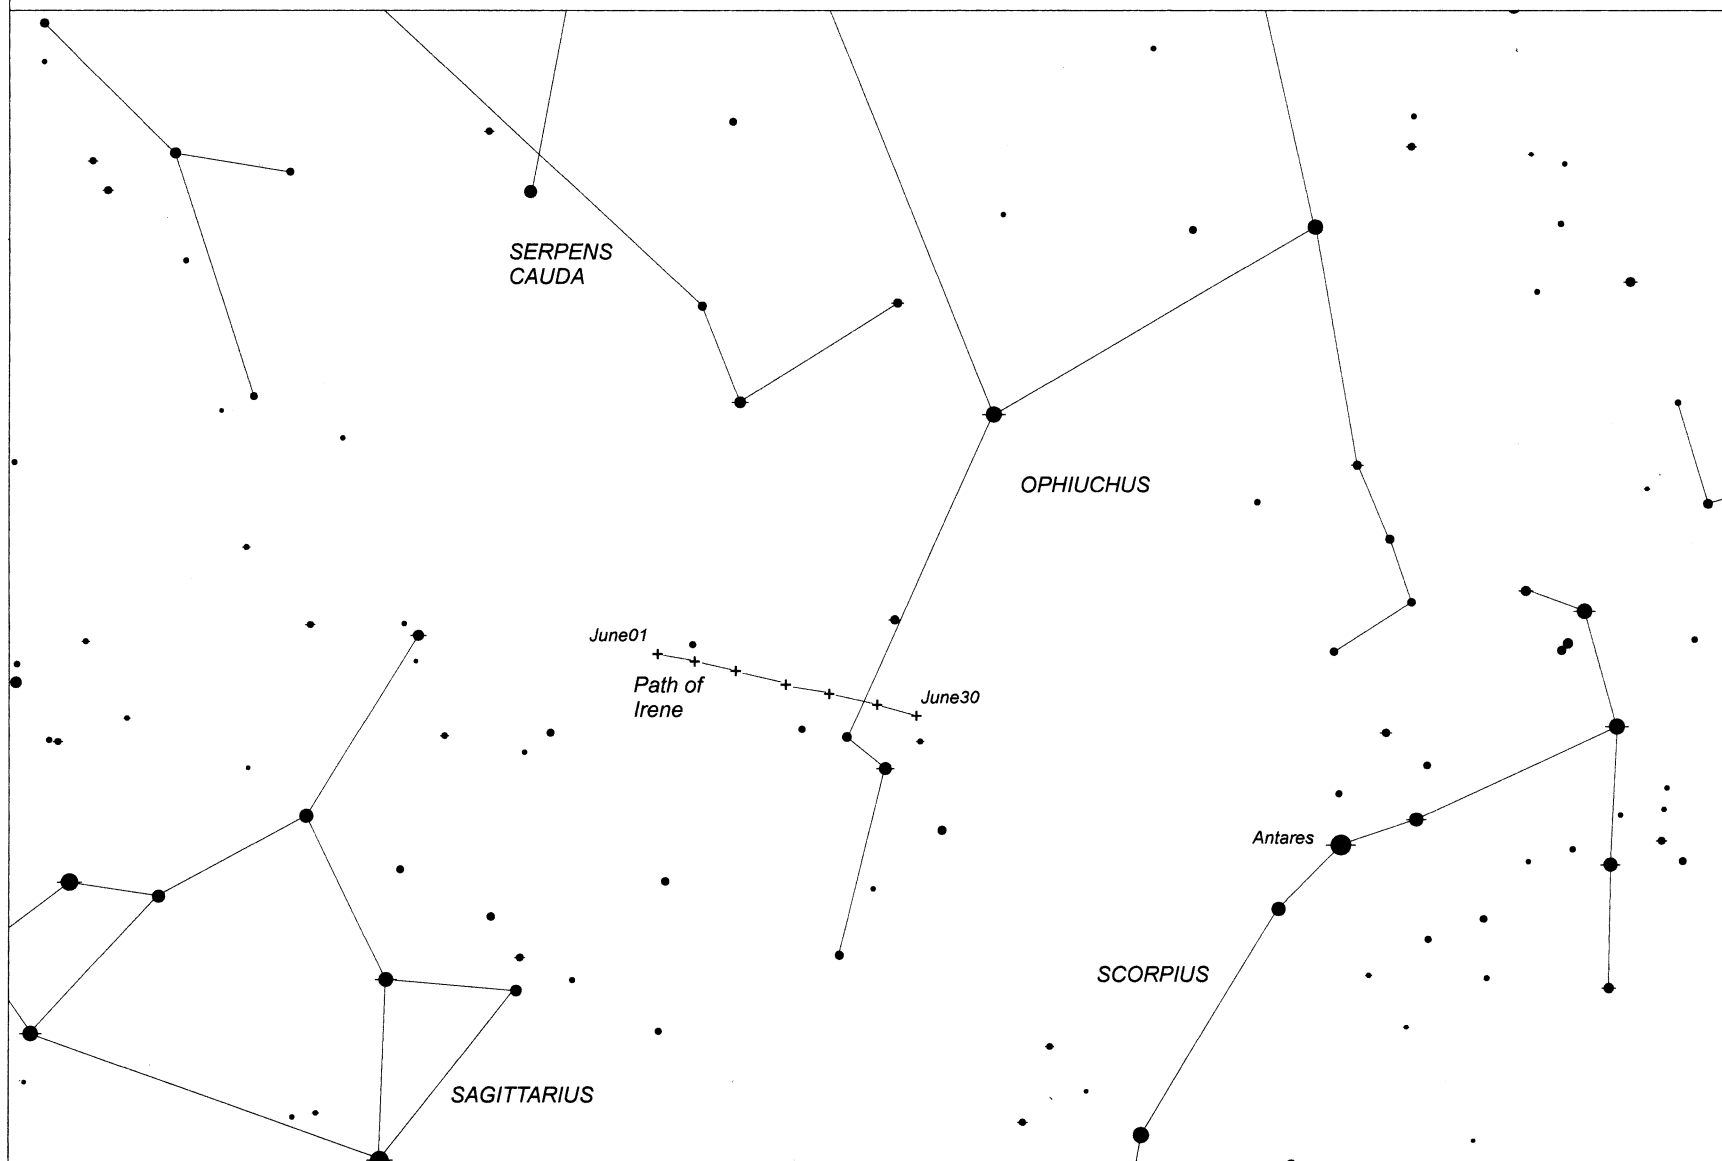

Rick's Picks

Finding Charts - June 2026

Asteroid 14 Irene: stars to mag 5.5 (area), 8.0 (finder), 10.5 (detail)

Asteroid 18 Melpomene: stars to mag 5.5 (area), 8.0 (finder), 10.5 (detail)

PREDICTED MAGNITUDES FOR JUNE 2026

14 Irene - June 2026 - area view - stars to mag 5.5

**14 Irene - June 1-20, 2026 - 5* field - stars to mag 10.5
selected magnitudes noted - decimals omitted**

**14 Irene - June 15-30, 2026 - 5* field - stars to mag 10.5
selected magnitudes noted - decimals omitted**

18 Melpomene - June 2026 - area view - stars to mag 5.5

**18 Melpomene - June 2026 - 5* finder fields - N at top - stars to mag 8
selected magnitudes noted - decimals omitted**

**18 Melpomene - June 1-25, 2026 - 5* field - stars to mag 10.5
selected magnitudes noted - decimals omitted**

**18 Melpomene - June 15-30, 2026 - 5* field - stars to mag 10.5
selected magnitudes noted - decimals omitted**