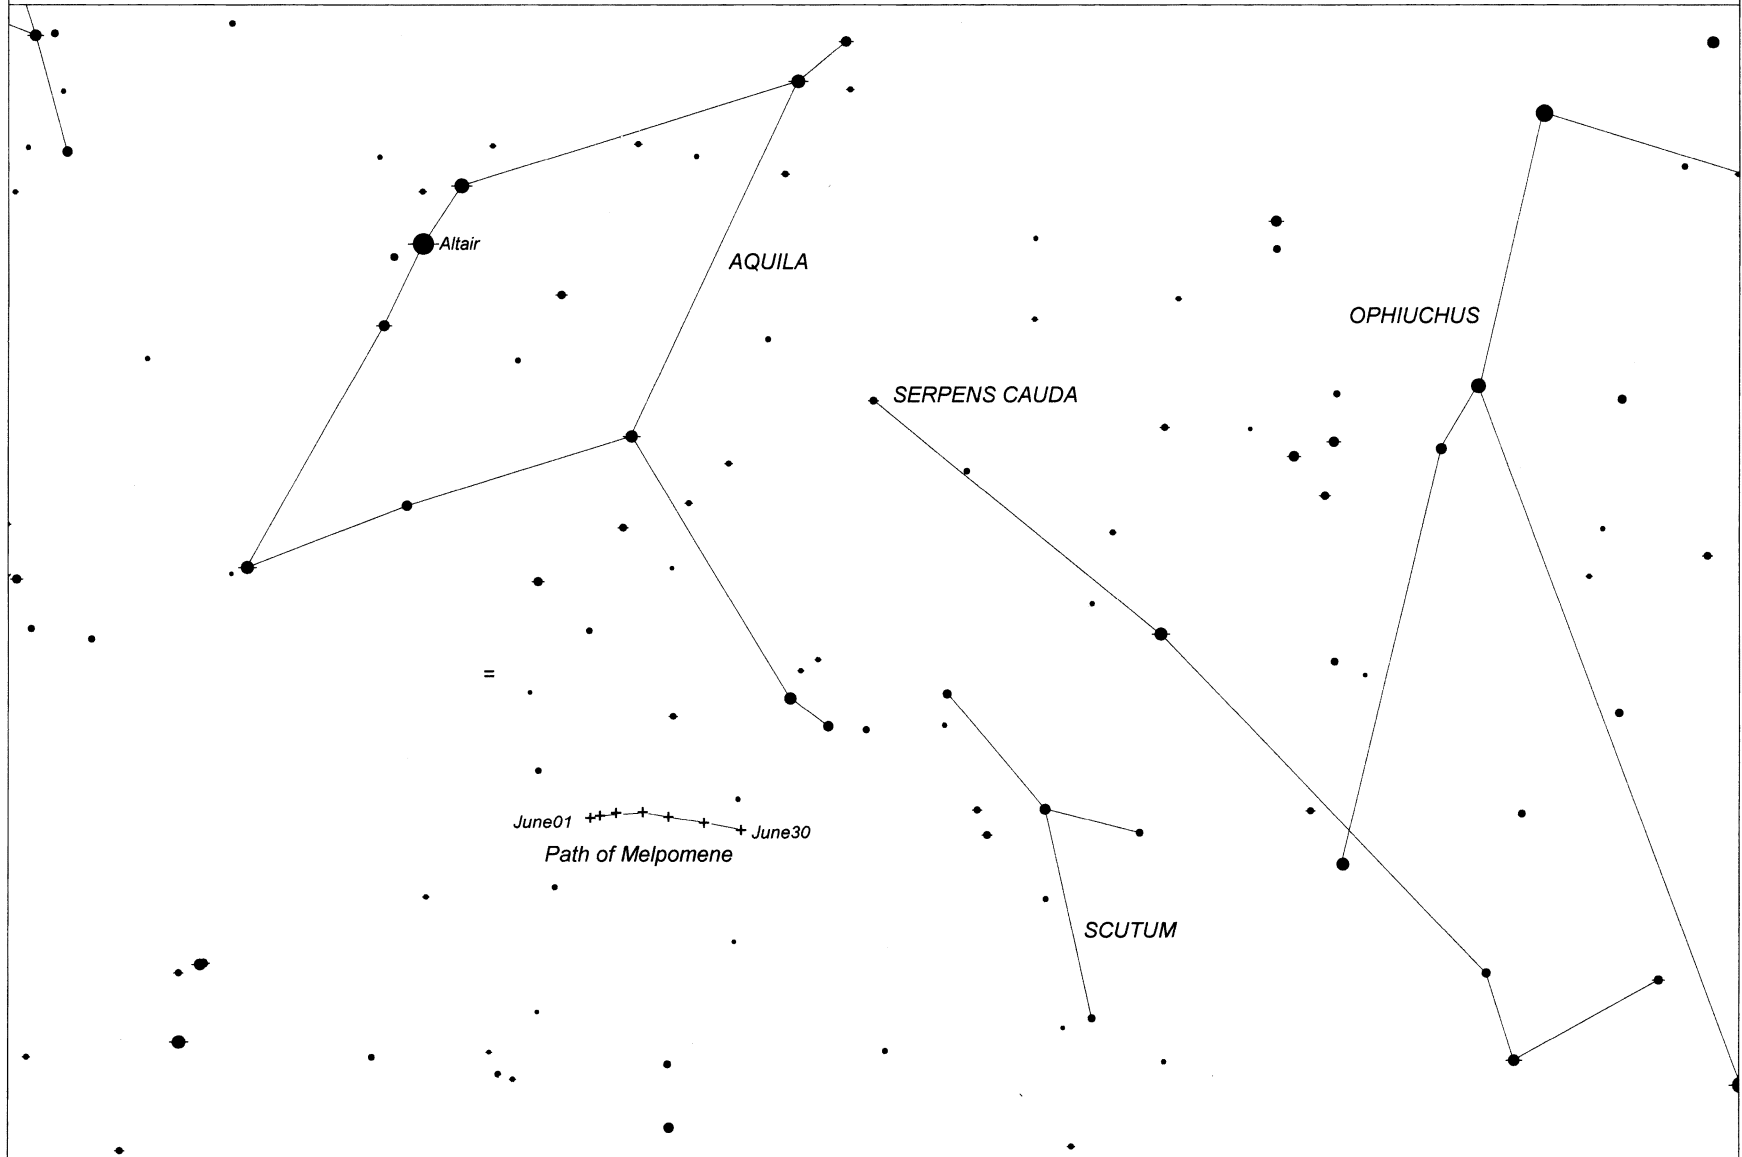

Rick's Picks

Finding Charts - June 2026

Asteroid 14 Irene: stars to mag 5.5 (area), 8.0 (finder), 10.5 (detail)

Asteroid 18 Melpomene: stars to mag 5.5 (area), 8.0 (finder), 10.5 (detail)

PREDICTED MAGNITUDES FOR JUNE 2026

14 Irene - June 2026 - area view - stars to mag 5.5

**14 Irene - June 1-20, 2026 - 5* field - stars to mag 10.5
selected magnitudes noted - decimals omitted**

**14 Irene - June 15-30, 2026 - 5* field - stars to mag 10.5
selected magnitudes noted - decimals omitted**

18 Melpomene - June 2026 - area view - stars to mag 5.5

**18 Melpomene - June 2026 - 5* finder fields - N at top - stars to mag 8
selected magnitudes noted - decimals omitted**

**18 Melpomene - June 1-25, 2026 - 5* field - stars to mag 10.5
selected magnitudes noted - decimals omitted**

**18 Melpomene - June 15-30, 2026 - 5* field - stars to mag 10.5
selected magnitudes noted - decimals omitted**